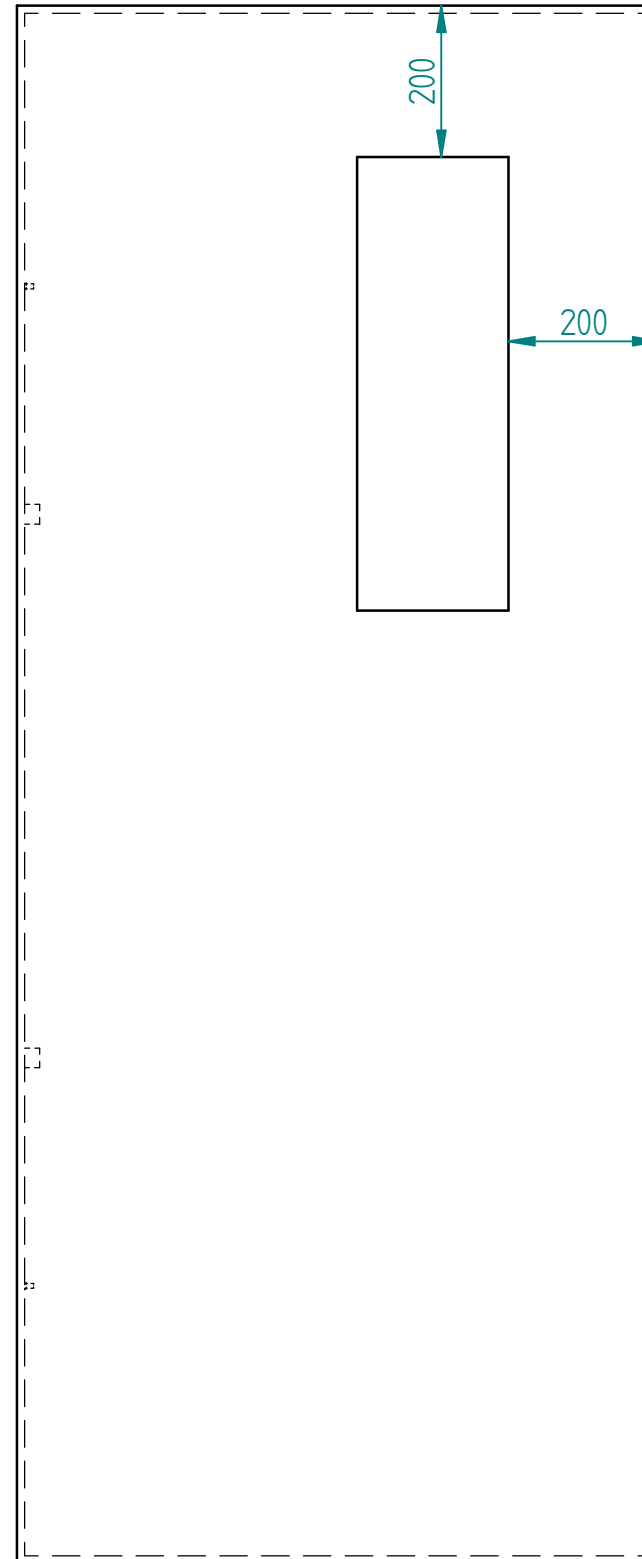

# Steel Security Door Showing Typical Vision Panel Position

1300mm x 200mm  
Vision Panel

600mm x 200mm  
Vision Panel

500mm x 800mm  
Vision Panel