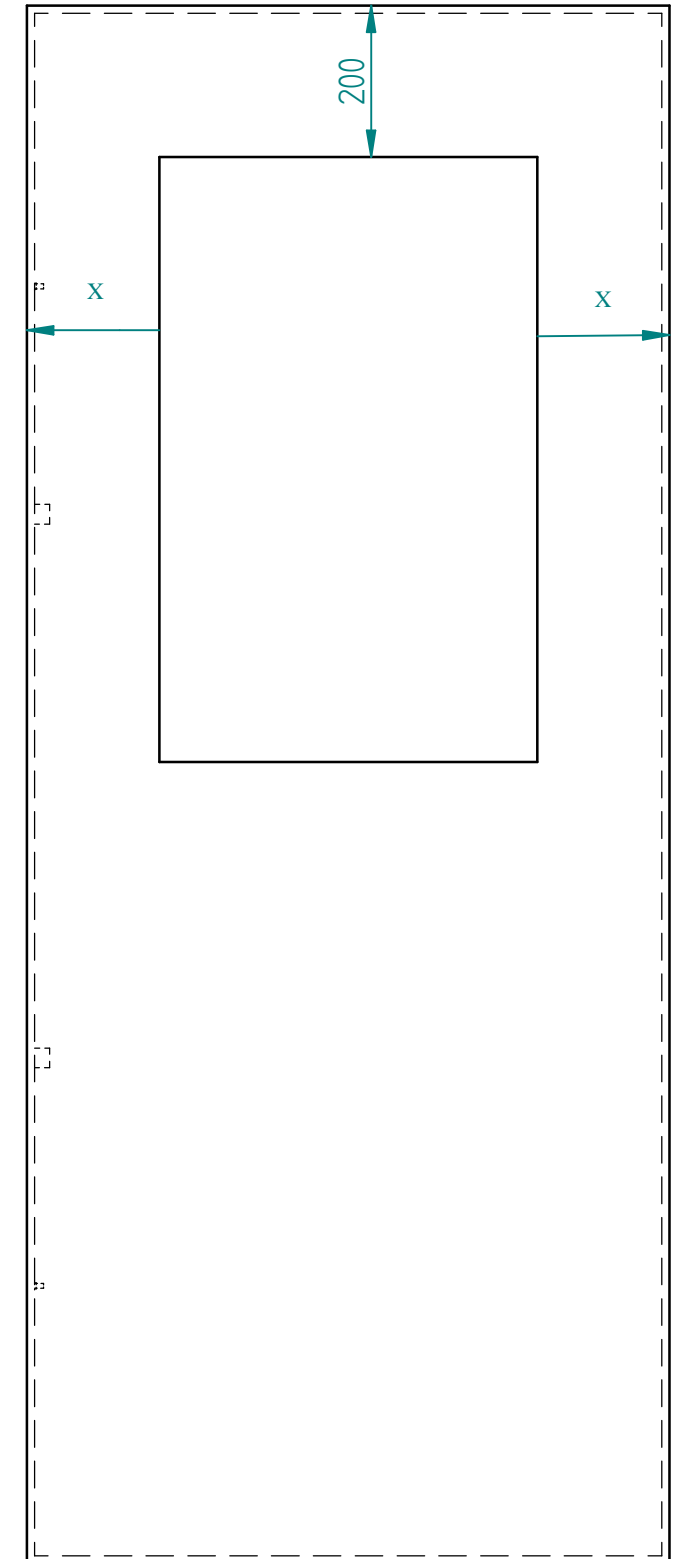

# Steel Security Door Showing Typical Vision Panel Position

1300mm x 200mm  
Vision Panel

600mm x 200mm  
Vision Panel

500mm x 800mm  
Vision Panel