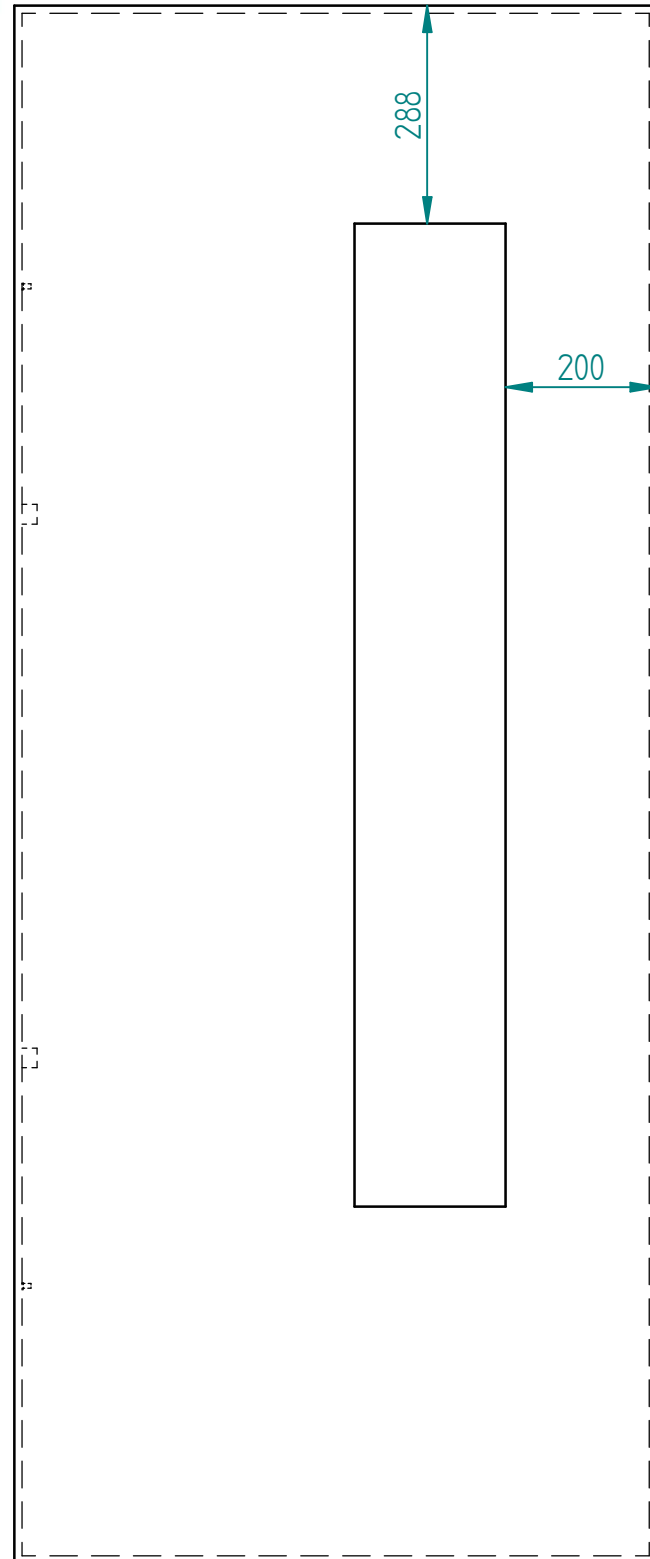

# Steel Security Door Showing Typical Vision Panel Position

1300mm x 200mm  
Vision Panel

600mm x 200mm  
Vision Panel

500mm x 800mm  
Vision Panel